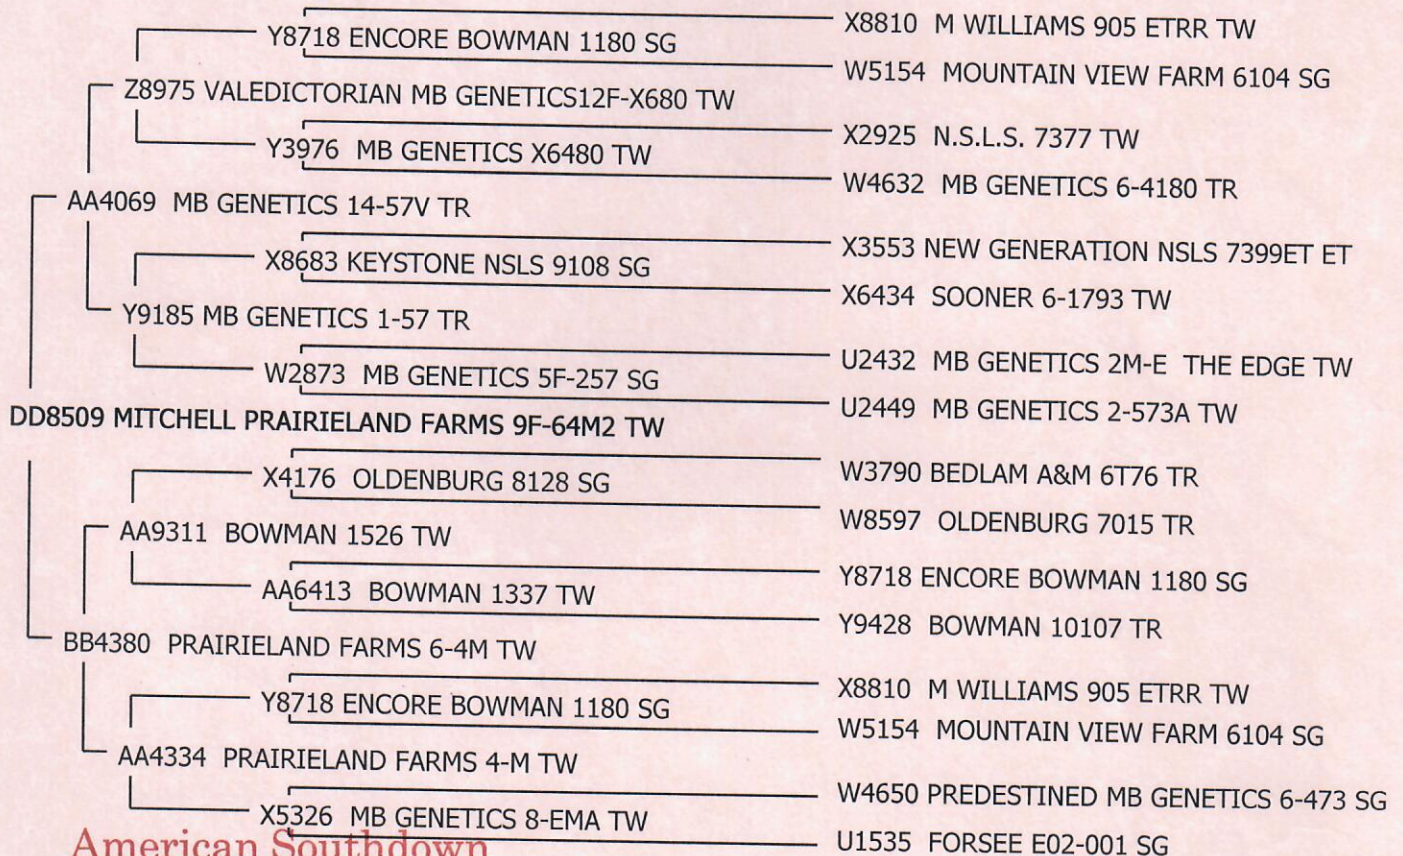

American Southdown Breeders' Association

100 Cornerstone Rd. • Fredonia, Texas 76842

Certificate of Registry

DD8509

RAM
ASBA #

NAME **MITCHELL PRAIRIELAND FARMS 9F-64M2** **LAMBED**
Private Flock Tag 9/30/2019 TW

SIRE AA4069 MB GENETICS 14-57V TR

DAM BB4380 PRAIRIELAND FARMS 6-4M TW

BREEDER PRAIRIELAND FARMS NICK & MEGAN NIELSON ALEXANDRIA SD
 PRAIRIELAND FARMS NICK & MEGAN NIELSON ALEXANDRIA SD

OWNER 3/30/2020

DATE RECORDED

Executive Secretary 

THIS FIVE GENERATION PEDIGREE IS PROVIDED FOR YOUR RECORDS.

If there are any blanks on this record indicates that some of the history of this animal was recorded prior to computerization. If you would like the completed record you may order it for an additional charge, by calling the ASBA office.