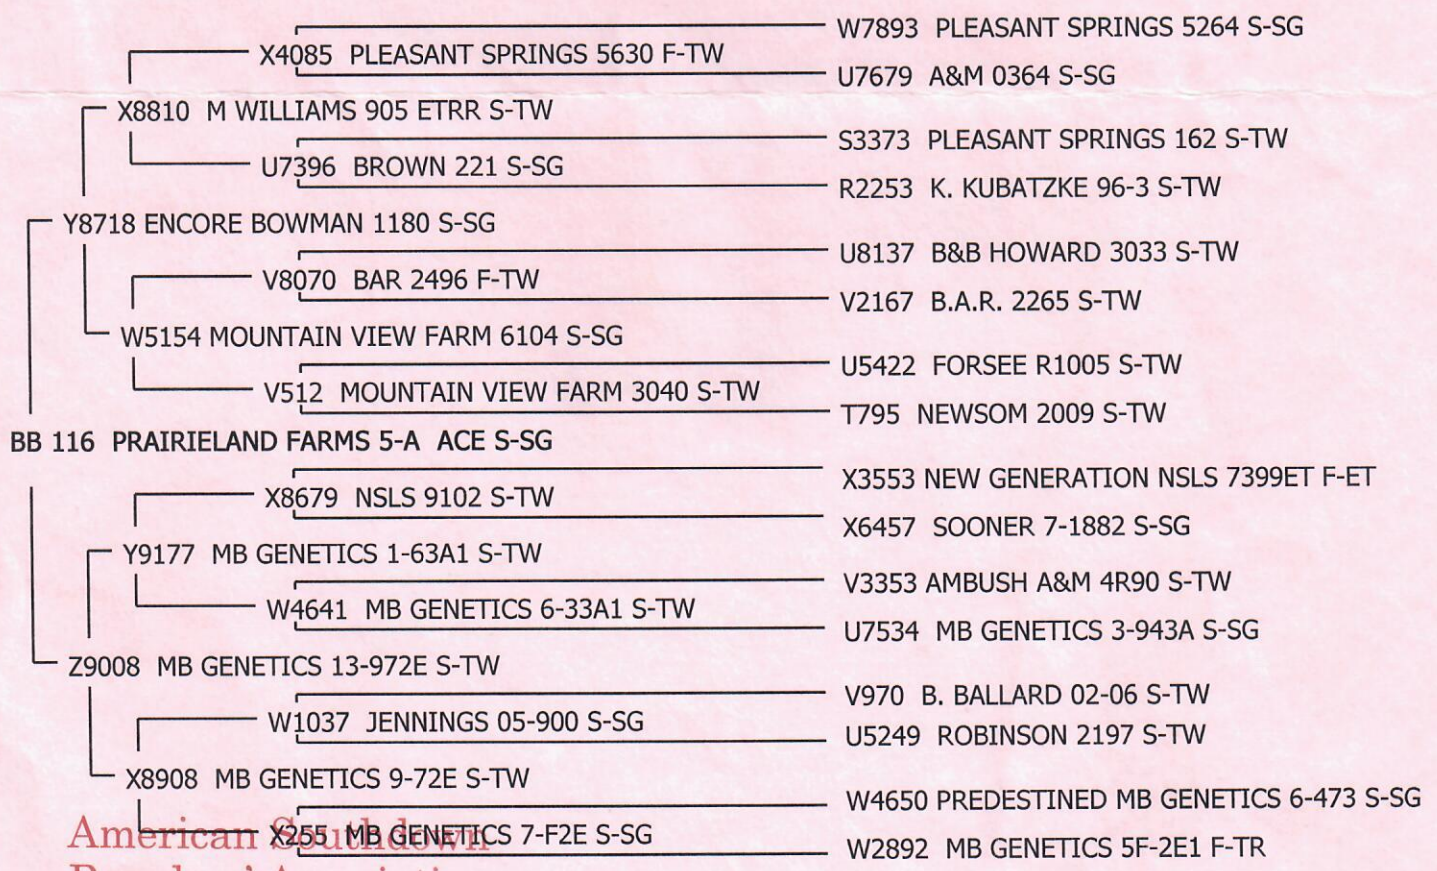

# American Southdown Breeders' Association

100 Cornerstone Rd. • Fredonia, Texas 76842

Certificate of Registry

**BB 116**

**RAM**  
ASBA #

**NAME** *Private Flock Tag* **PRAIRIELAND FARMS 5-A ACE** **LAMBED** 1/4/2015 **SG**

**SIRE** Y8718 ENCORE BOWMAN 1180 S SG

**DAM** Z9008 MB GENETICS 13-972E S TW

**BREEDER** PRAIRIELAND FARMS NICK & MEGAN NIELSEN ALEXANDRIA SD

**OWNER** PRAIRIELAND FARMS NICK & MEGAN NIELSON ALEXANDRIA SD

### THIS FIVE GENERATION PEDIGREE IS PROVIDED FOR YOUR RECORDS.

If there are any blanks on this record indicates that some of the history of this animal was recorded prior to computerization. If you would like the completed record you may order it for an additional charge, by calling the ASBA office.