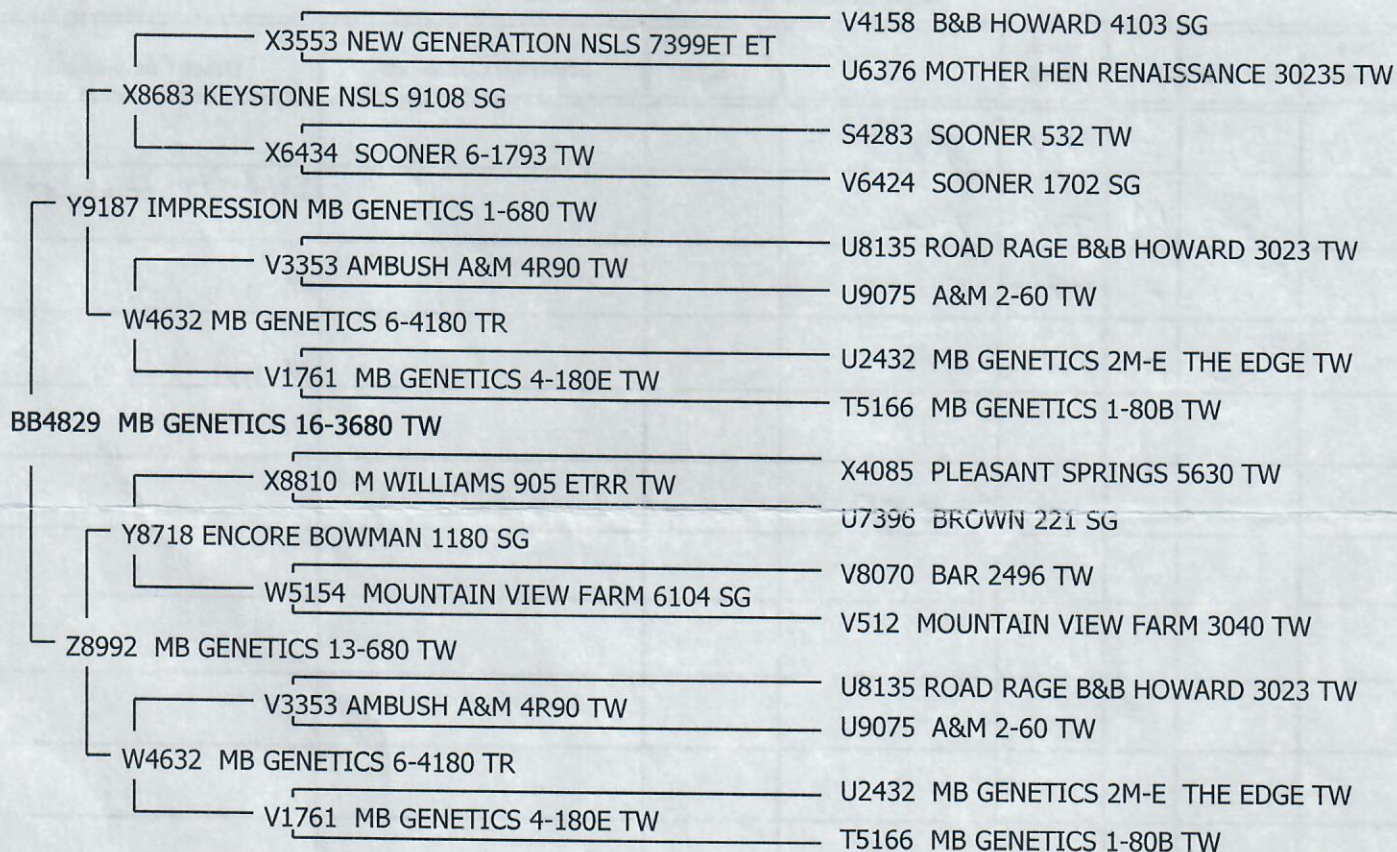

# American Southdown Breeders' Association

Lot 24

100 Cornerstone Rd. • Fredonia, Texas 76842

WI27-1421

Certificate of Registry

**BB4829**

EWE  
ASBA #

**NAME** Private Flock Tag **MB GENETICS 16-3680** **LAMBED** 1/9/2016 TW

**SIRE** Y9187 IMPRESSION MB GENETICS 1-680 TW **RR/NN/EDF**

**DAM** Z8992 MB GENETICS 13-680 TW

**BREEDER** MB GENETICS RIO WI

**OWNER** MB GENETICS RIO WI

**DATE RECORDED** 4/11/2016

*Executive Secretary* 

### THIS FIVE GENERATION PEDIGREE IS PROVIDED FOR YOUR RECORDS.

If there are any blanks on this record indicates that some of the history of this animal was recorded prior to computerization. If you would like the completed record you may order it for an additional charge, by calling the ASBA office.