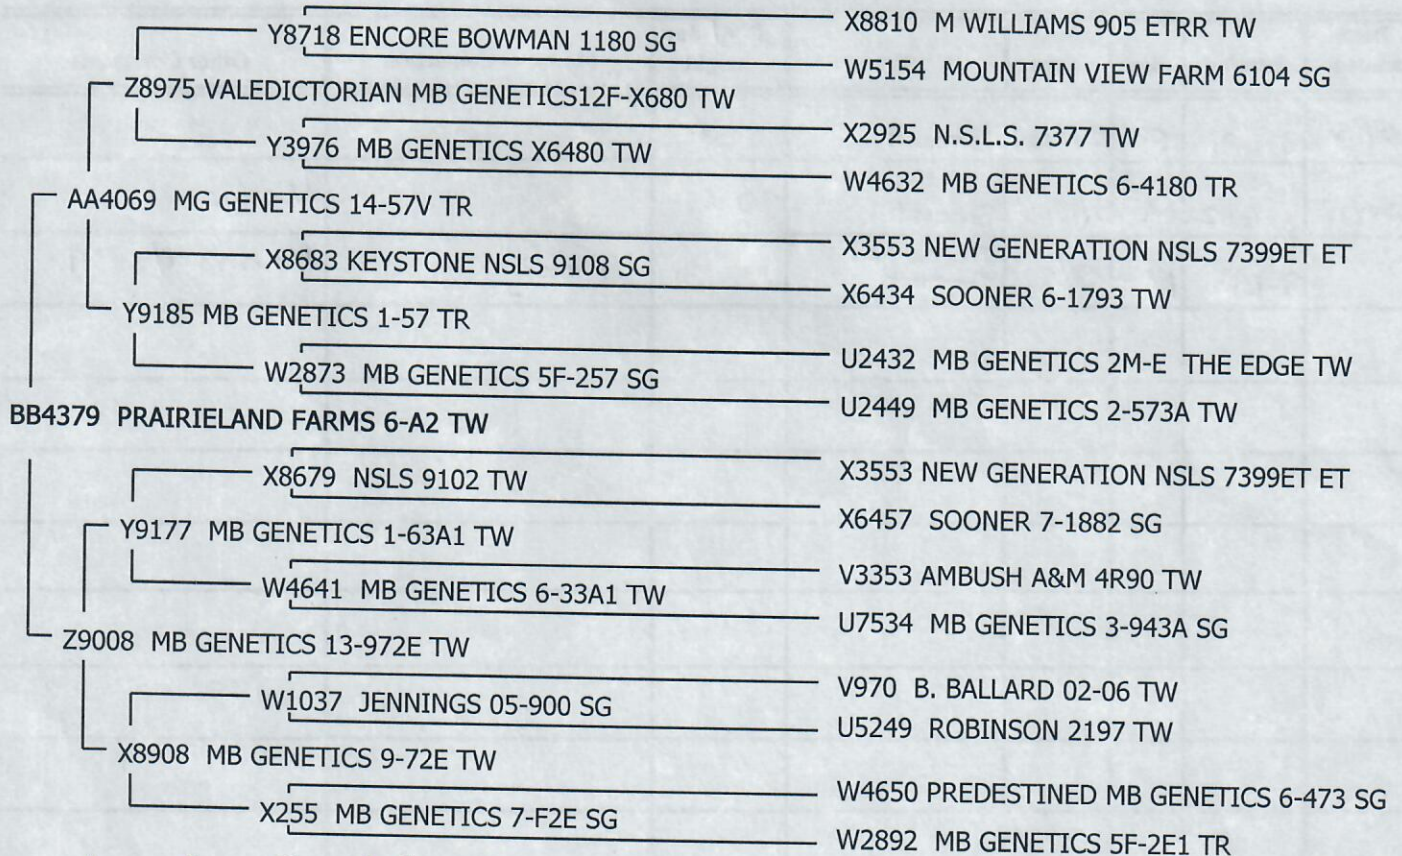

# American Southdown Breeders' Association

100 Cornerstone Rd. • Fredonia, Texas 76842

Certificate of Registry

**BB4379**

EWE  
ASBA #

**NAME** **PRAIRIELAND FARMS 6-A2** **LAMBED** 1/26/2016 TW  
*Private Flock Tag*

**SIRE** AA4069 MG GENETICS 14-57V TR *SD4099-0022*

**DAM** Z9008 MB GENETICS 13-972E TW

**BREEDER** PRAIRIELAND FARMS NICK & MEGAN NIELSEN ALEXANDRIA SD

**OWNER** PRAIRIELAND FARMS NICK & MEGAN NIELSON ALEXANDRIA SD

### THIS FIVE GENERATION PEDIGREE IS PROVIDED FOR YOUR RECORDS.

If there are any blanks on this record indicates that some of the history of this animal was recorded prior to computerization. If you would like the completed record you may order it for an additional charge, by calling the ASBA office.