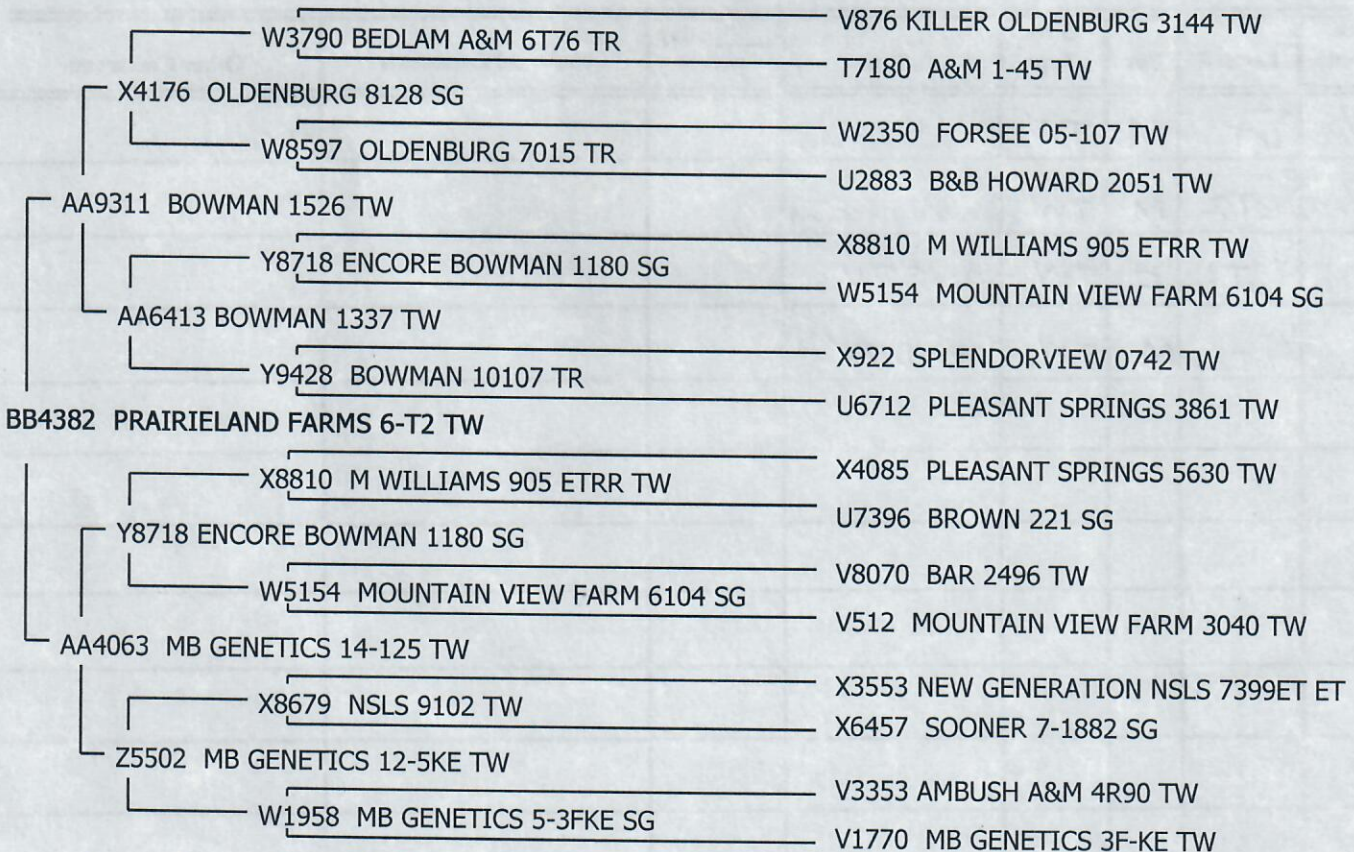

American Southdown Breeders' Association

100 Cornerstone Rd. • Fredonia, Texas 76842

Certificate of Registry

BB4382

EWE
ASBA #

NAME *Private Flock Tag* **PRAIRIELAND FARMS 6-T2** **LAMBED** 2/12/2016 TW
SIRE AA9311 BOWMAN 1526 TW *SD4099-0027*
DAM AA4063 MB GENETICS 14-125 TW
BREEDER PRAIRIELAND FARMS NICK & MEGAN NIELSEN ALEXANDRIA SD
OWNER PRAIRIELAND FARMS NICK & MEGAN NIELSON ALEXANDRIA SD
DATE RECORDED 3/16/2016 *Executive Secretary* 

THIS FIVE GENERATION PEDIGREE IS PROVIDED FOR YOUR RECORDS.

If there are any blanks on this record indicates that some of the history of this animal was recorded prior to computerization. If you would like the completed record you may order it for an additional charge, by calling the ASBA office.