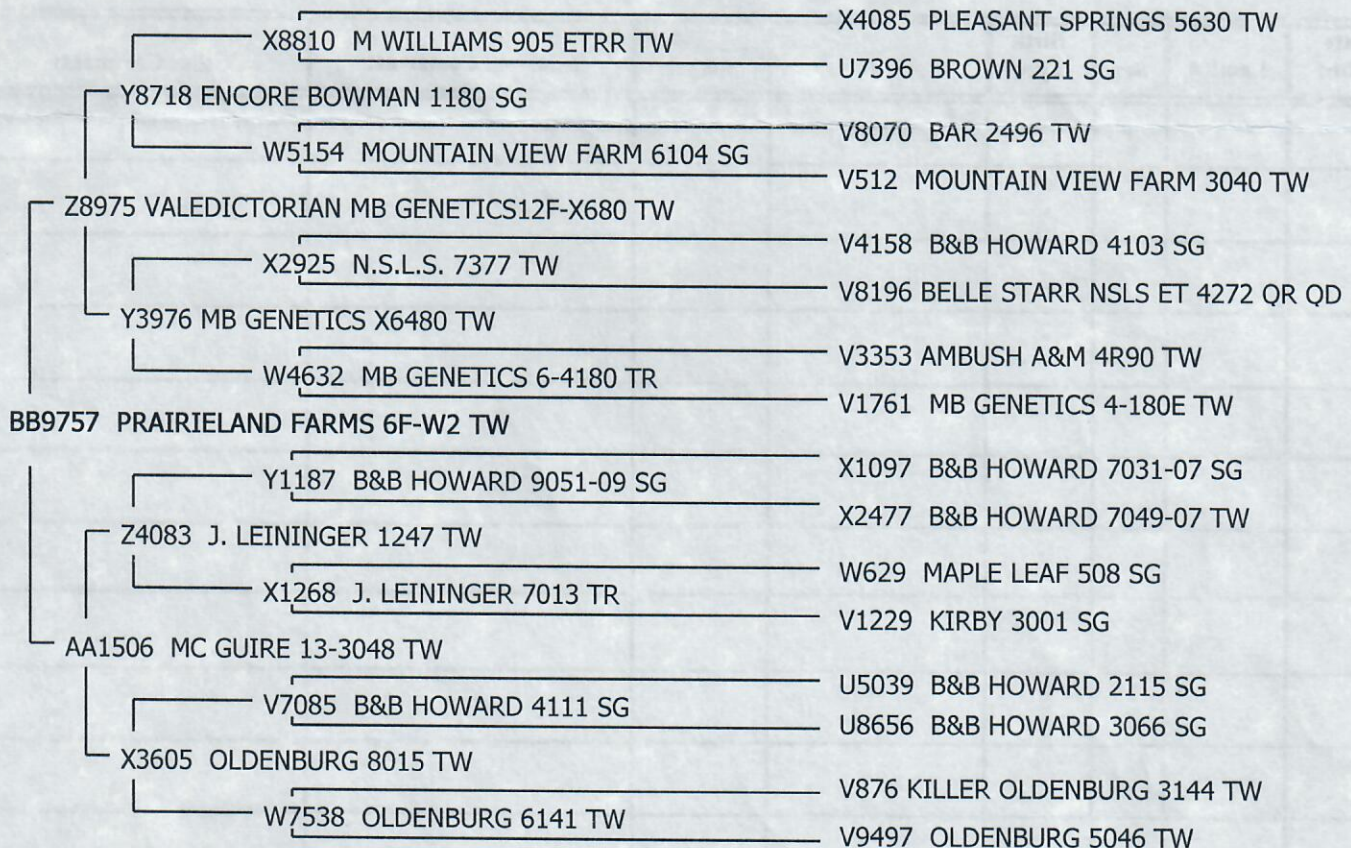

American Southdown Breeders' Association

100 Cornerstone Rd. • Fredonia, Texas 76842

Certificate of Registry

BB9757

EWE
ASBA #

NAME **PRAIRIELAND FARMS 6F-W2** **LAMBED** 9/30/2016 **TW**
Private Flock Tag

SIRE Z8975 VALEDICTORIAN MB GENETICS12F-X680 TW

DAM AA1506 MC GUIRE 13-3048 TW

BREEDER PRAIRIELAND FARMS NICK & MEGAN NIELSEN ALEXANDRIA SD

OWNER PRAIRIELAND FARMS NICK & MEGAN NIELSON ALEXANDRIA SD

DATE RECORDED 12/28/2016 *Executive Secretary* 

THIS FIVE GENERATION PEDIGREE IS PROVIDED FOR YOUR RECORDS.

If there are any blanks on this record indicates that some of the history of this animal was recorded prior to computerization. If you would like the completed record you may order it for an additional charge, by calling the ASBA office.